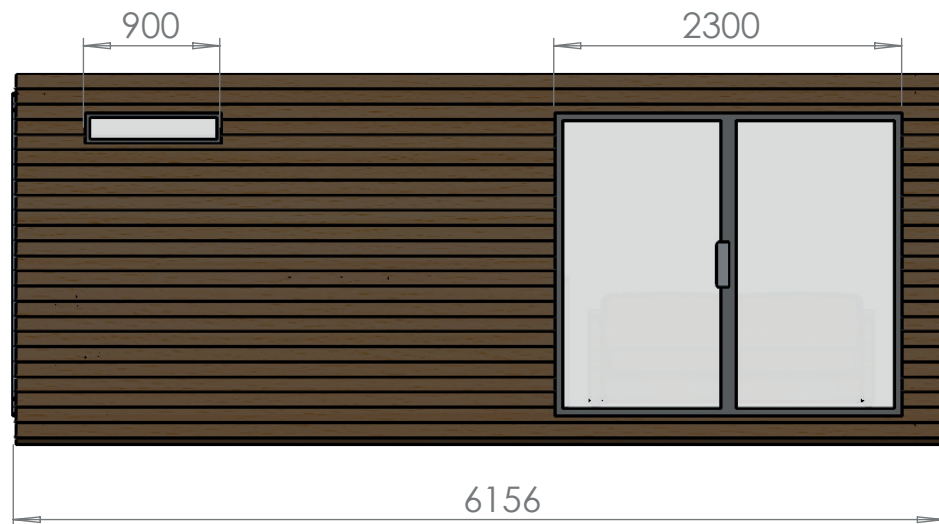

20ft Shipping Container Home

Room	Dimensions (mm)
Living Area	2166x4226
Bathroom	2166x1300

CROSSAN
CONTAINER CONVERSIONS

Date: 15/04/2021 | Scale: 1:50