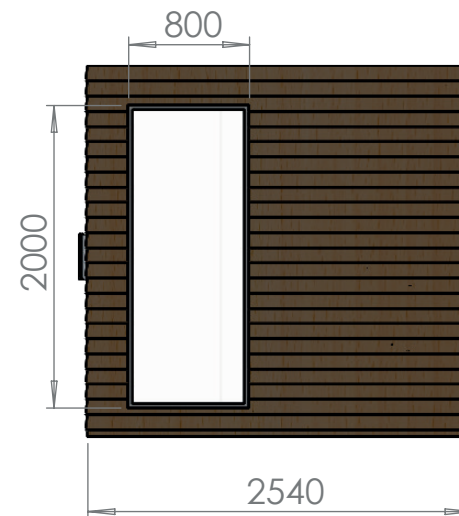

20ft Shipping Container Home

Room	Dimensions (mm)
Living Area	2166x4226
Bathroom	2166x1300

CROSSAN
CONTAINER CONVERSIONS

Date: 15/04/2021 | Scale: 1:50