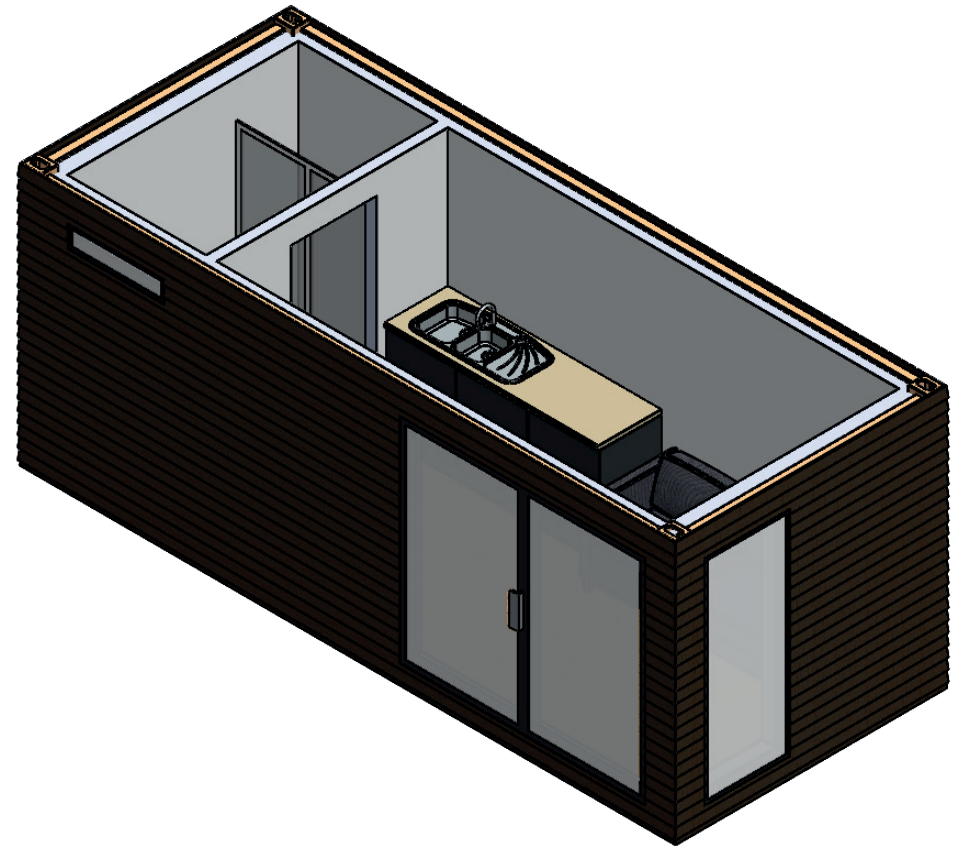

20ft Shipping Container Home

Room	Dimensions (mm)
Living Area	2166x4226
Bathroom	2166x1300

CROSSAN
CONTAINER CONVERSIONS

Date: 15/04/2021 | Scale: 1:50