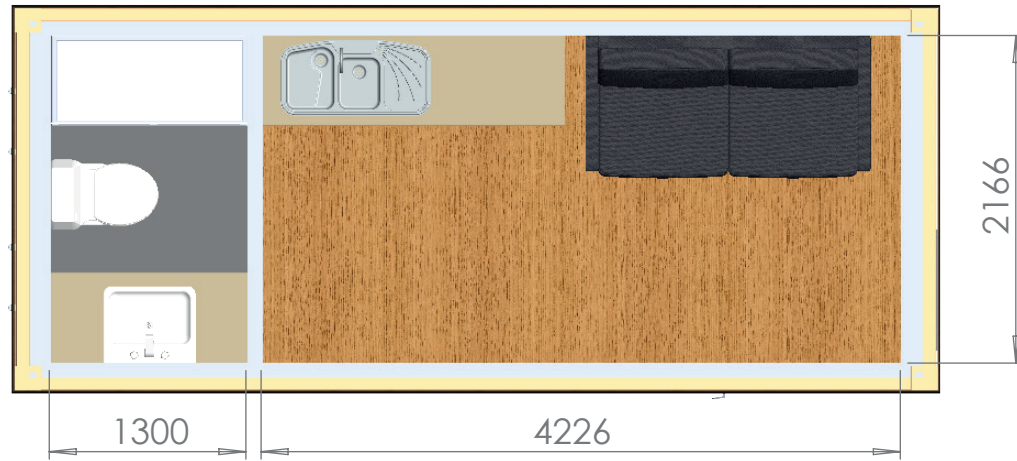

20ft Shipping Container Home

Room	Dimensions (mm)
Living Area	2166x4226
Bathroom	2166x1300

CROSSAN
CONTAINER CONVERSIONS

Date: 15/04/2021 | Scale: 1:50