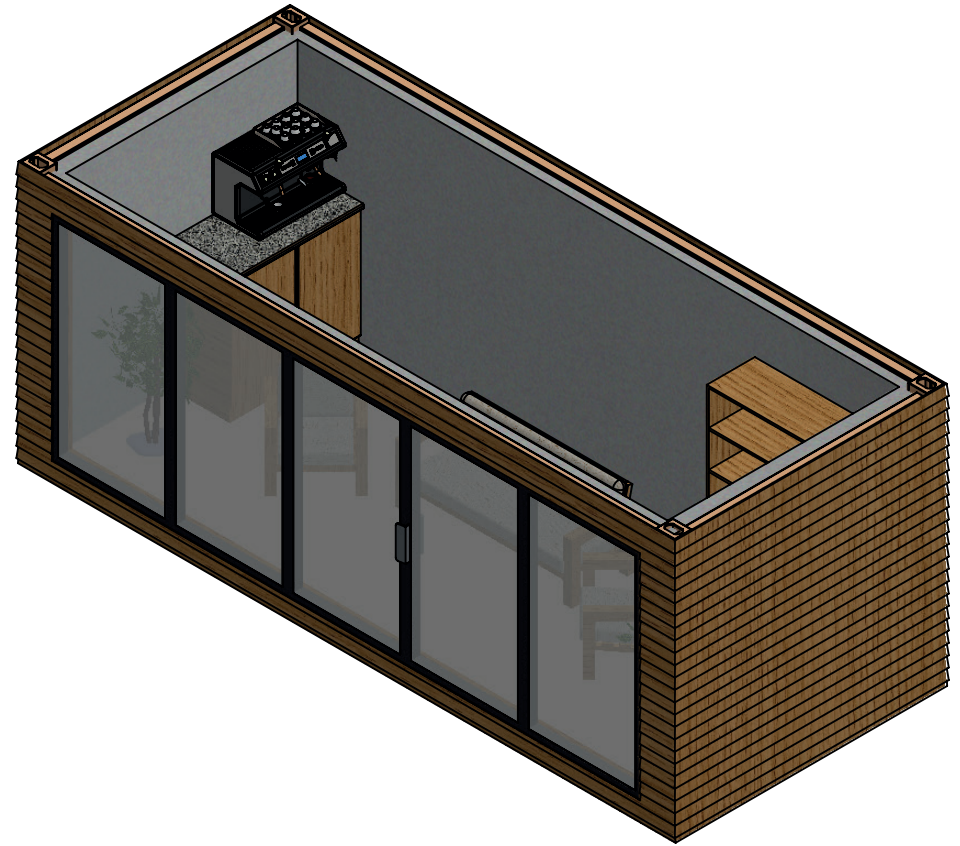

20ft Shipping Container Garden Area

Room	Dimensions (mm)
Living Area	2166x5626

All Glass Front

CROSSAN
CONTAINER CONVERSIONS

Date: 15/04/2021 Scale: 1:50