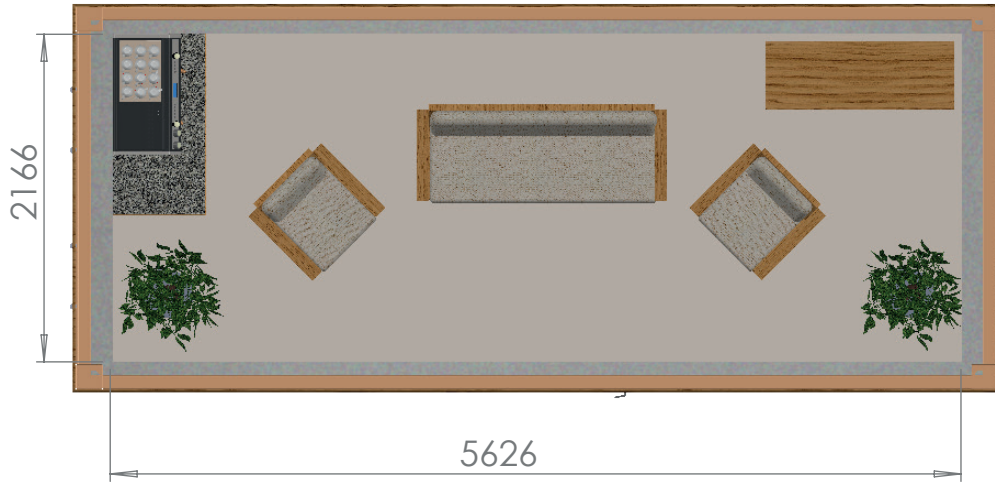

20ft Shipping Container Garden Area

Room	Dimensions (mm)
Living Area	2166x5626

All Glass Front

CROSSAN
CONTAINER CONVERSIONS

Date: 15/04/2021 Scale: 1:50