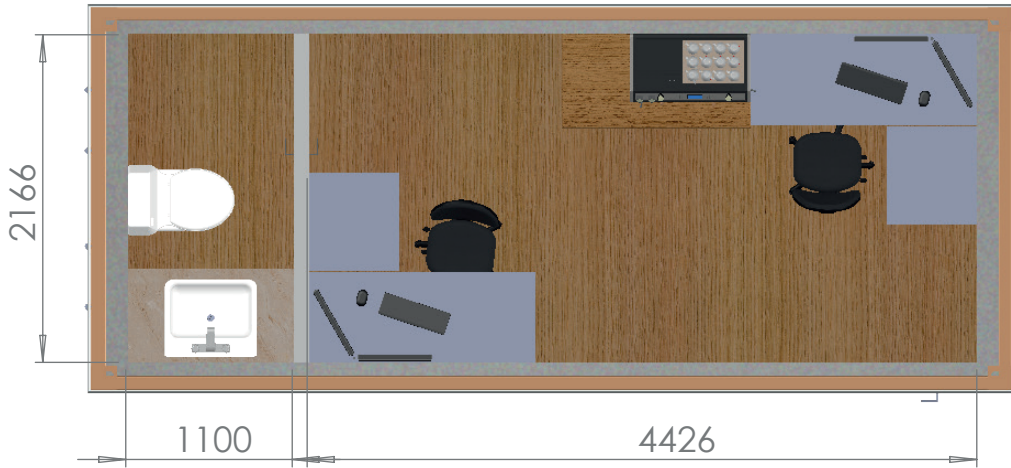

20ft Shipping Container Office

Room	Dimensions (mm)
Office Area	2166x4226
Toilet	2166x1100

CROSSAN
CONTAINER CONVERSIONS

Date: 15/04/2021 Scale: 1:50