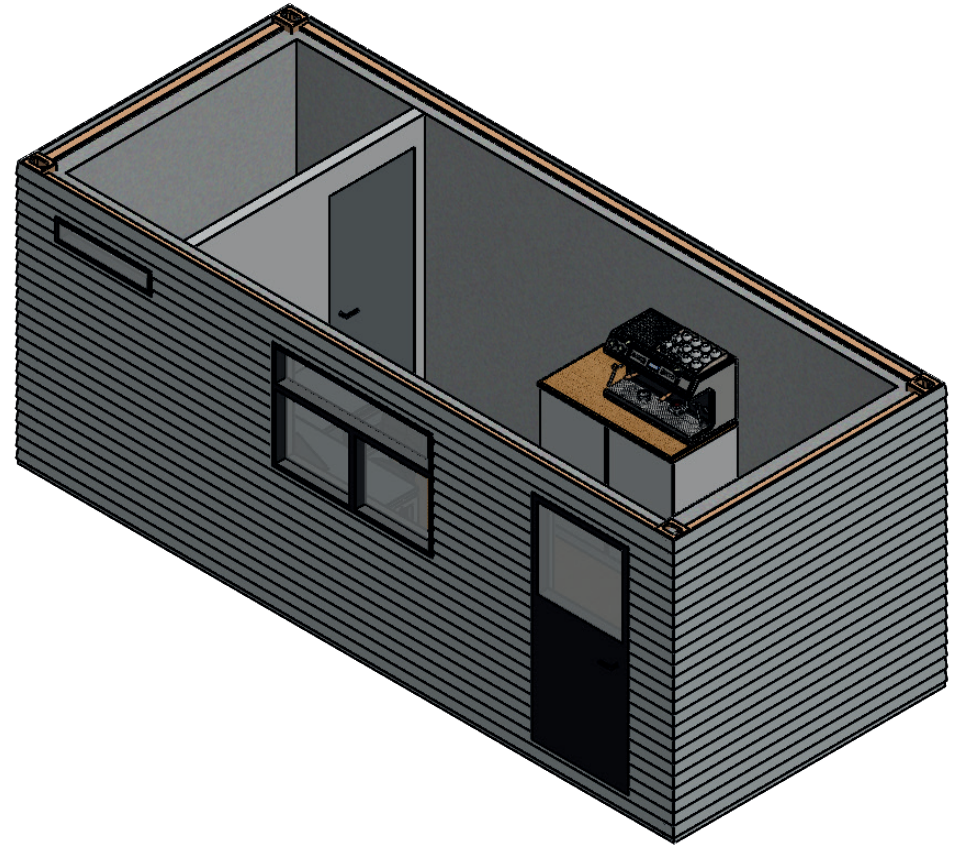

20ft Shipping Container Office

Room	Dimensions (mm)
Office Area	2166x4226
Toilet	2166x1100

CROSSAN
CONTAINER CONVERSIONS

Date: 15/04/2021 Scale: 1:50