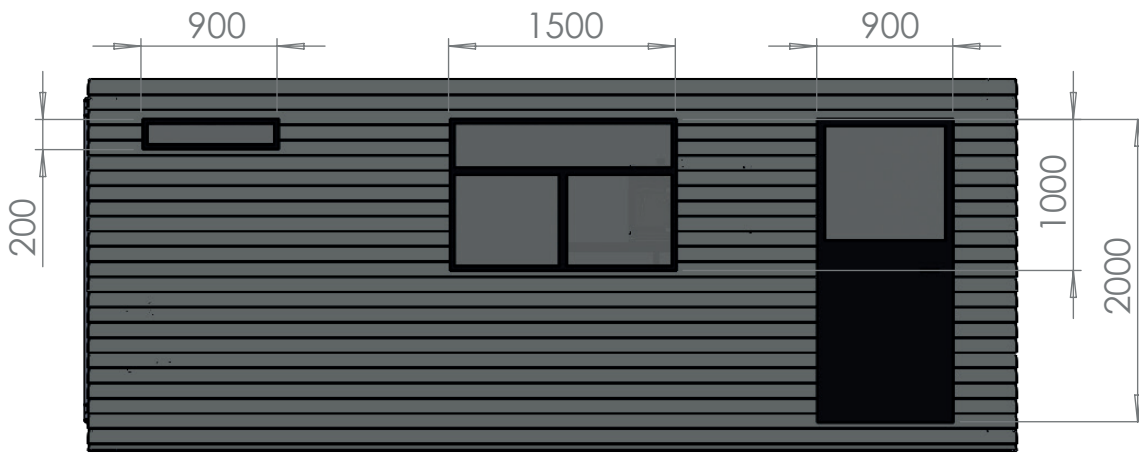

20ft Shipping Container Office

Room	Dimensions (mm)
Office Area	2166x4226
Toilet	2166x1100

CROSSAN
CONTAINER CONVERSIONS

Date: 15/04/2021 Scale: 1:50