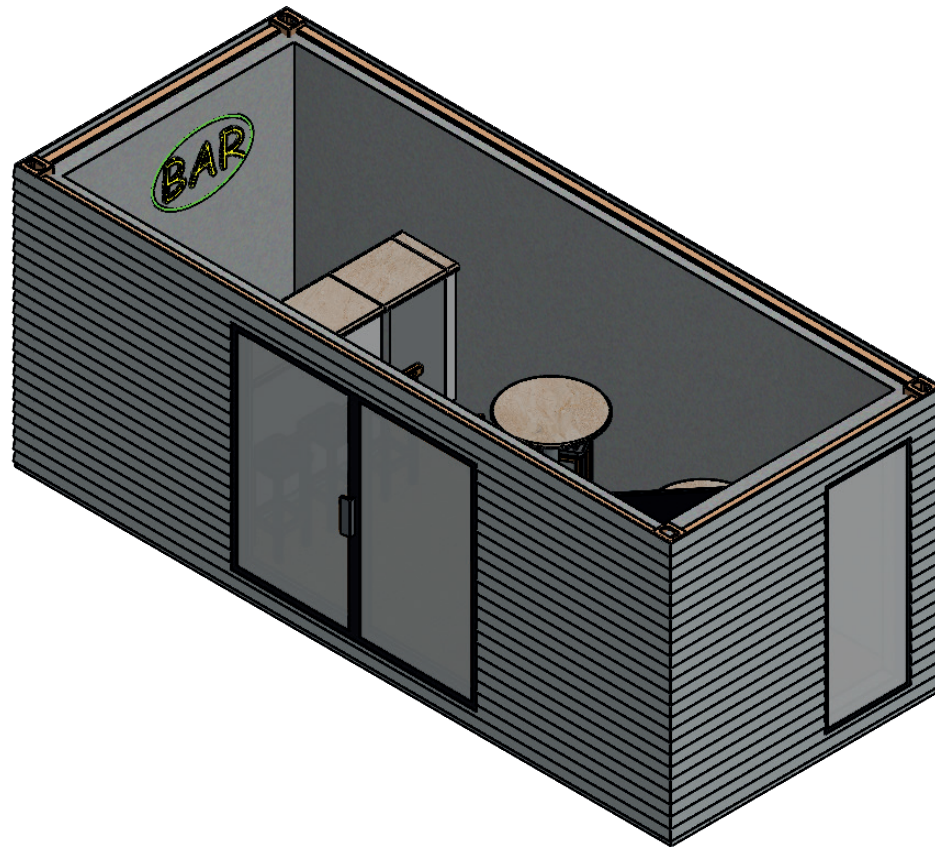

20ft Shipping Container Bar

Room	Dimensions (mm)
Bar Area	5626x2166

CROSSAN
CONTAINER CONVERSIONS

Date: 15/04/2021 Scale: 1:50