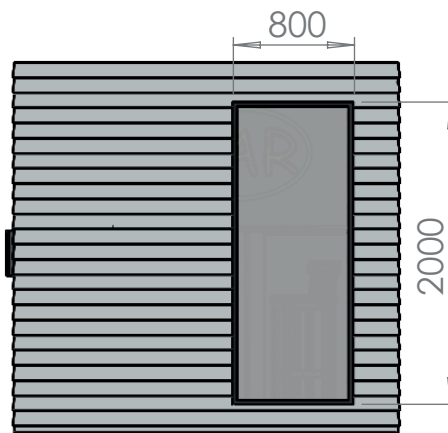

20ft Shipping Container Bar

Room	Dimensions (mm)
Bar Area	5626x2166

CROSSAN
CONTAINER CONVERSIONS

Date: 15/04/2021 Scale: 1:50