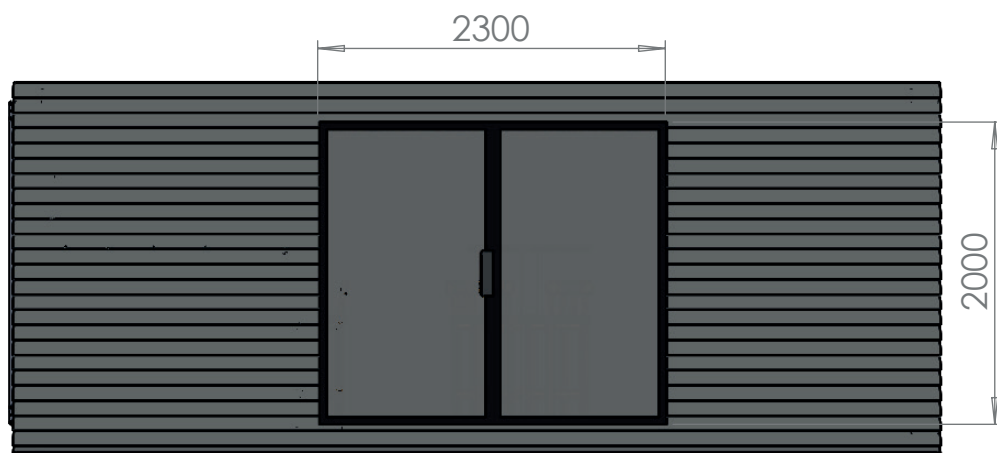

20ft Shipping Container Bar

Room	Dimensions (mm)
Bar Area	5626x2166

CROSSAN
CONTAINER CONVERSIONS

Date: 15/04/2021 Scale: 1:50